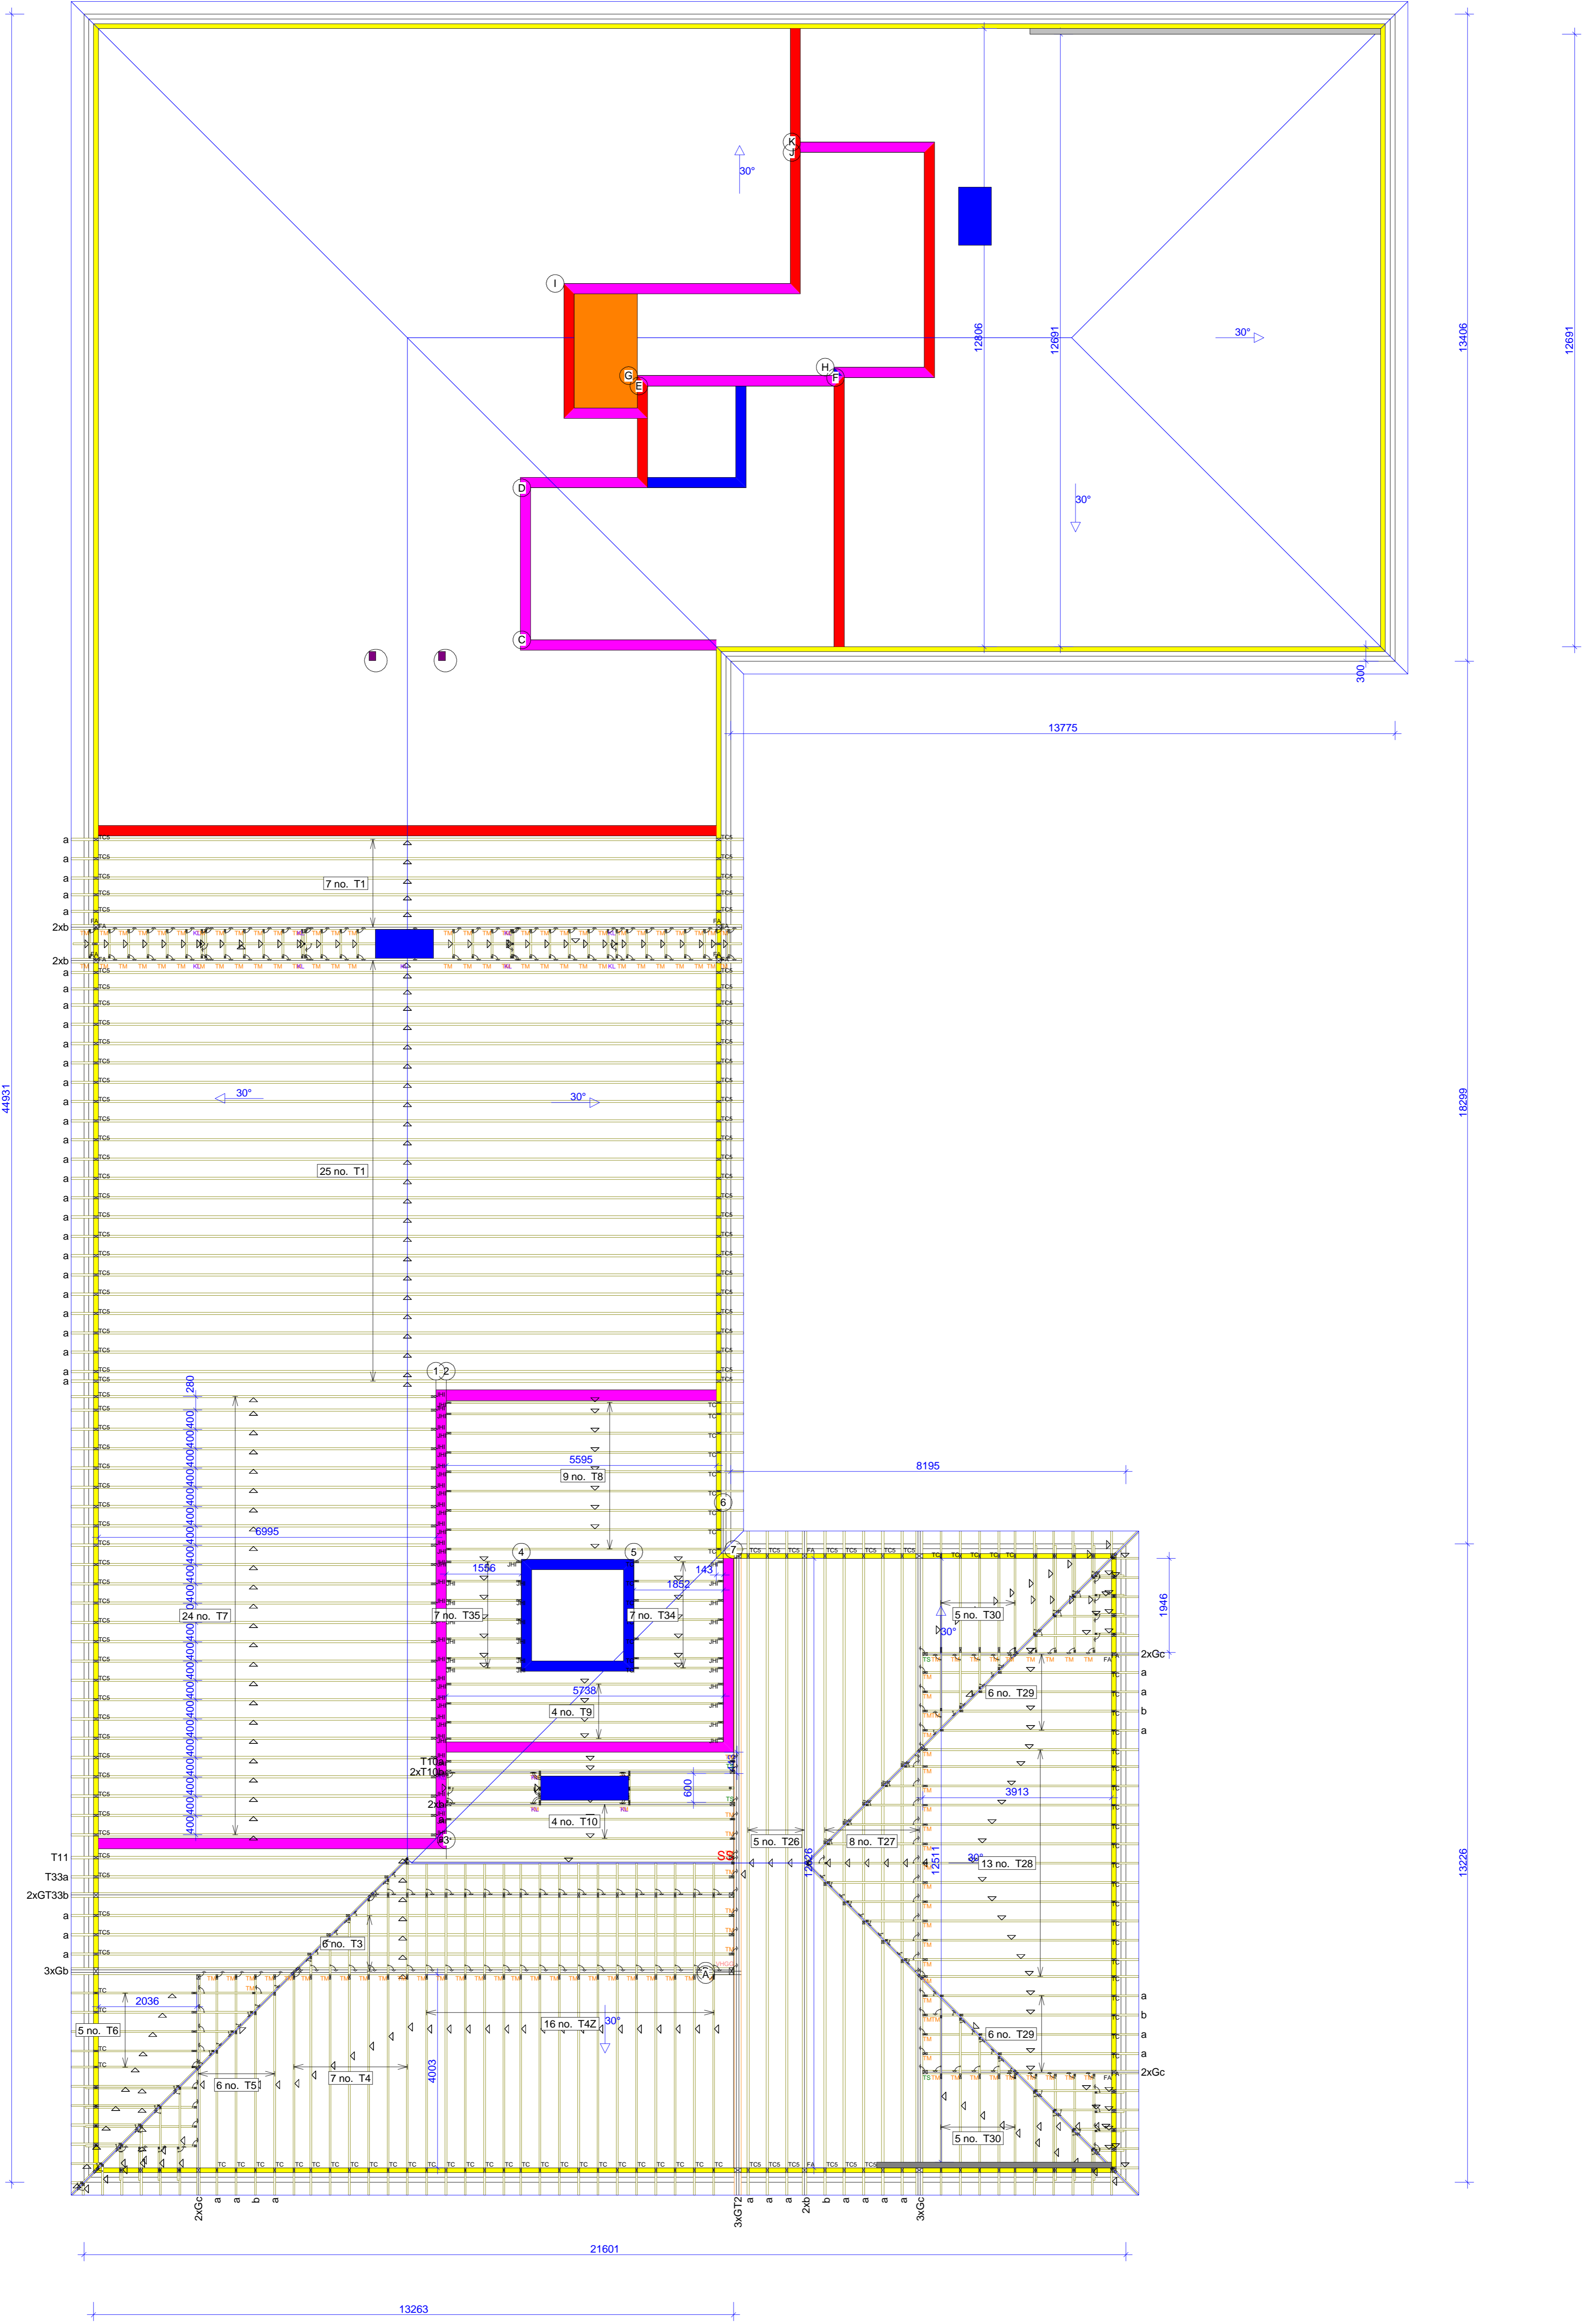

27181

44931

13406

12691

18299

13226

21601

13263

<b>LCBT</b> LONDON CONSULTANTS & BUILDERS TRADING		Brookfield	
DRAWN	CHECKED	JOB NO.	BrookfieldRev2
United Kingdom 2018/12		CODE TYPE NO.	REV.
NOT FOR CONSTRUCTION		DRAWING NUMBER	SCALE 1:65